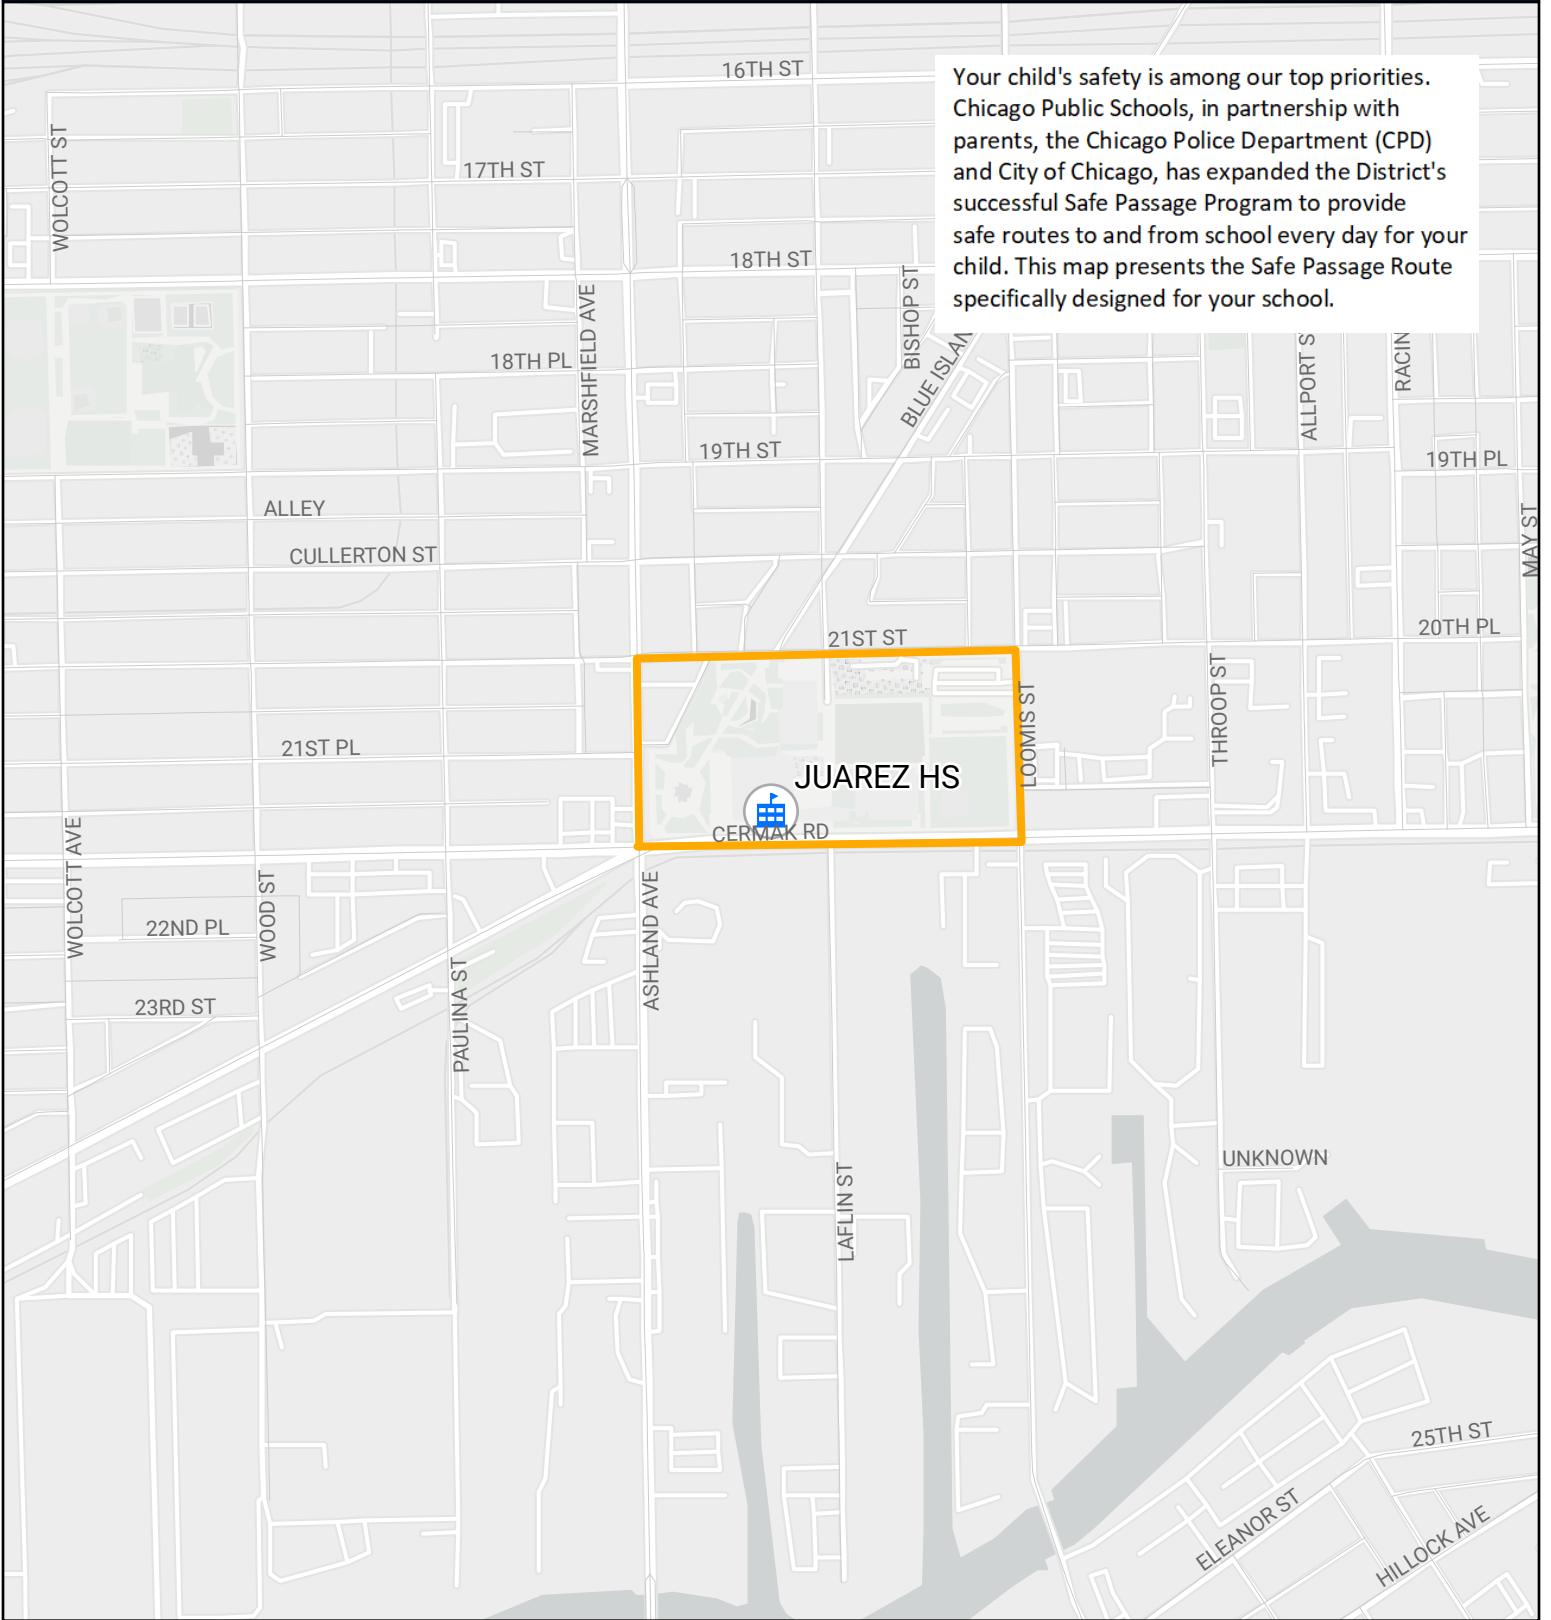

SAFE PASSAGE ROUTE: JUAREZ HS

Your child's safety is among our top priorities. Chicago Public Schools, in partnership with parents, the Chicago Police Department (CPD) and City of Chicago, has expanded the District's successful Safe Passage Program to provide safe routes to and from school every day for your child. This map presents the Safe Passage Route specifically designed for your school.

-  Safe Passage Route
-  School Location

Source: PDM, CPS May 2023