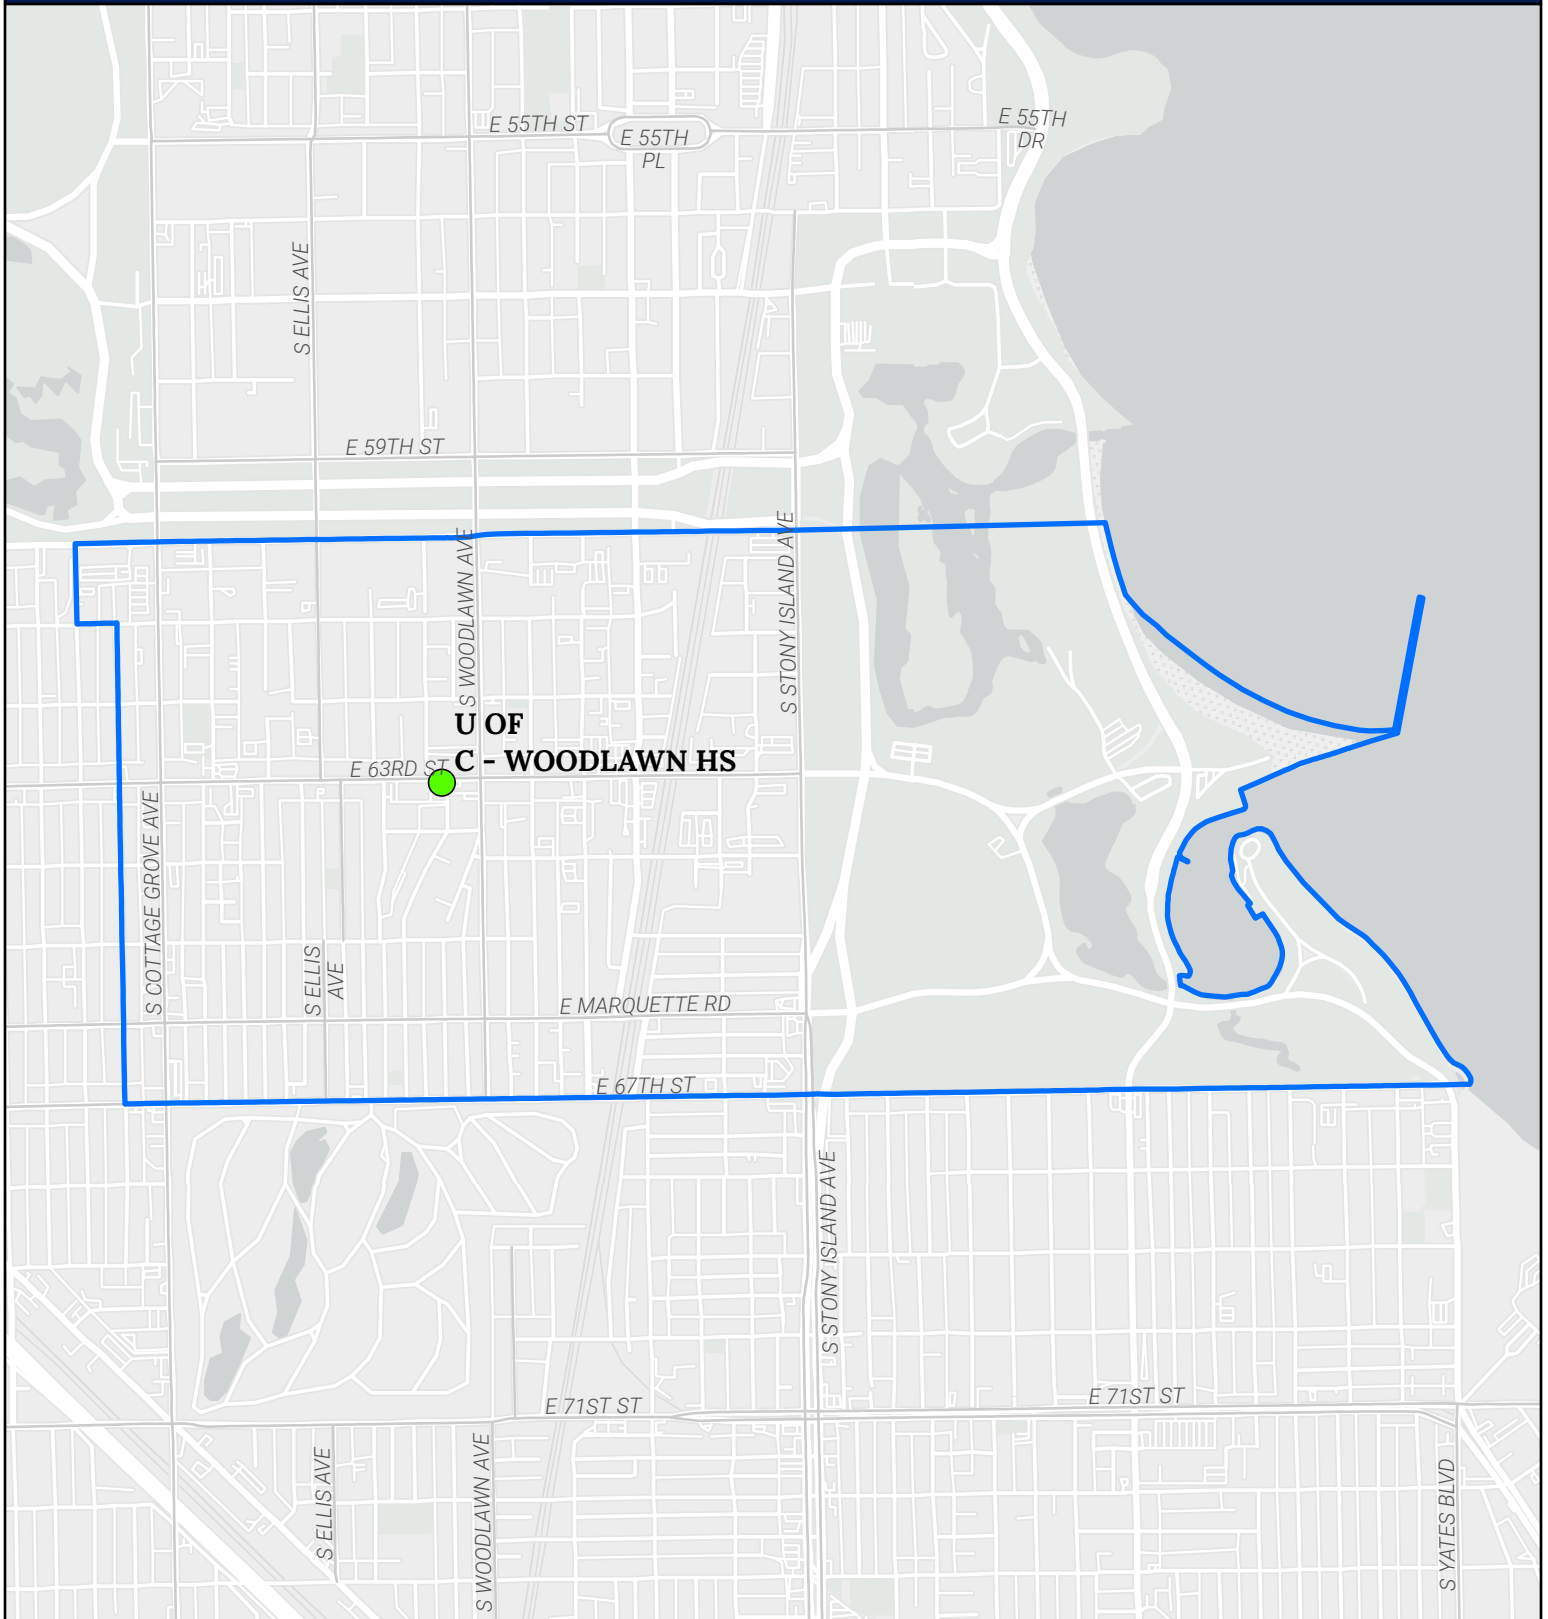

# PREFERENCE BOUNDARY: U OF C - WOODLAWN HS

-  School Location
-  Preference Boundaries
-  Major Streets

Source: PDM, CPS July 2023

0 0.1 0.3 0.6 Miles