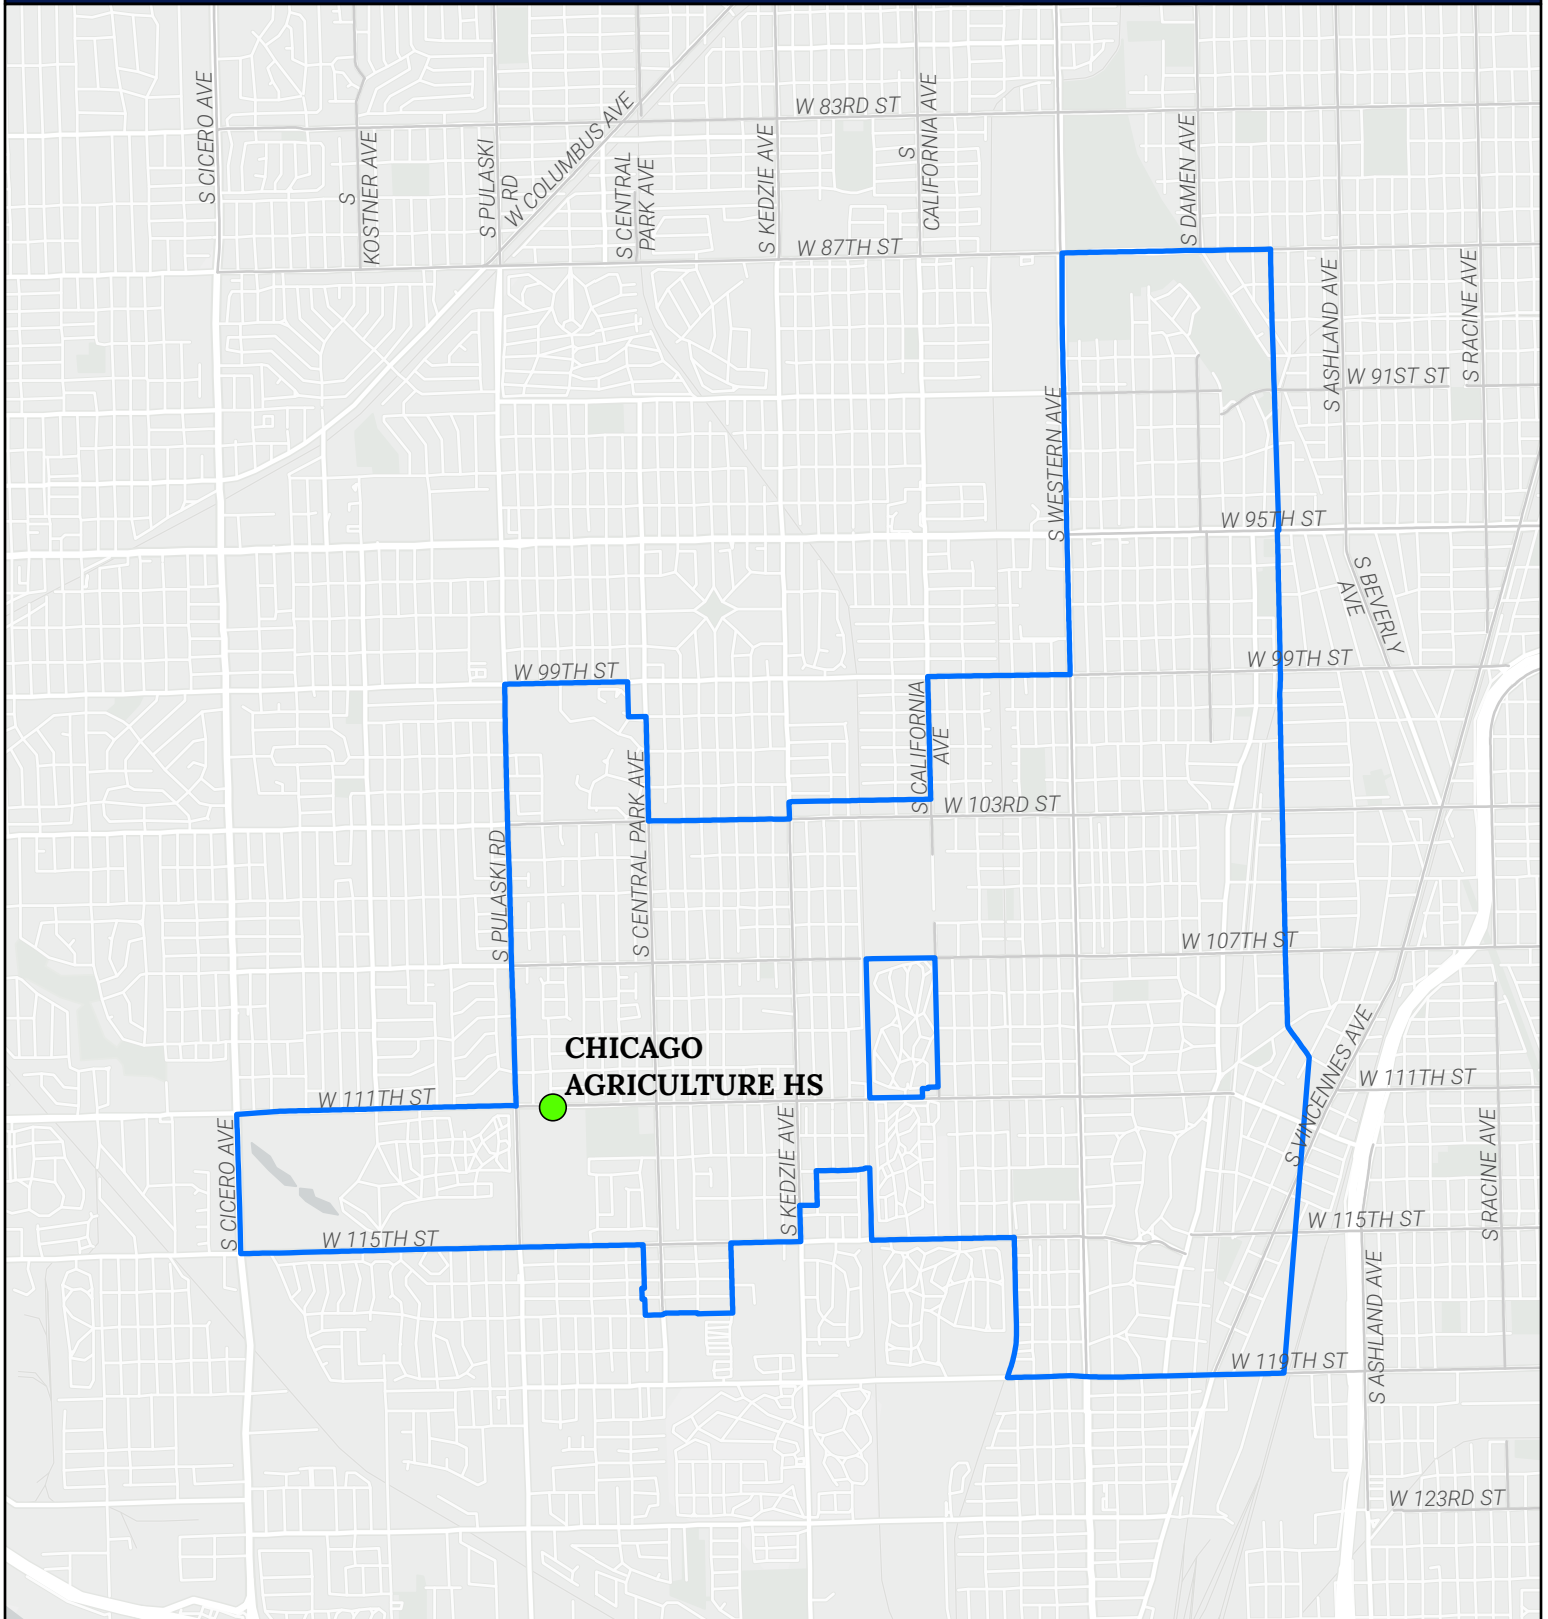

PREFERENCE BOUNDARY: CHICAGO AGRICULTURE HS

-  School Location
-  Preference Boundaries
-  Major Streets

Source: PDM, CPS July 2023

0 0.3 0.7 1.4 Miles