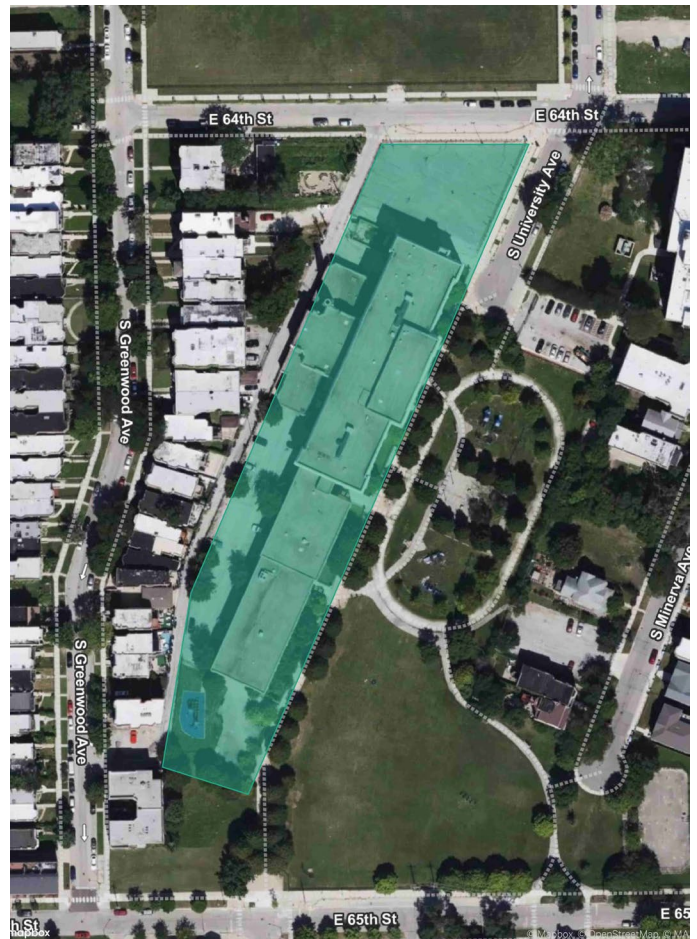

For Sale

CBRE

6420 S. University Chicago, IL

Contact Us

Mike Nardini
312 935 1030
Mike.Nardini@cbre.com

Nicole Mentone
312 297 7658
Nicole.mentone@cbre.com

Mitch Adams
312 935 1469
Mitch.adams@cbre.com

© 2025 CBRE, Inc. All rights reserved. This information has been obtained from sources believed reliable but has not been verified for accuracy or completeness. CBRE, Inc. makes no guarantee, representation or warranty and accepts no responsibility or liability as to the accuracy, completeness, or reliability of the information contained herein. You should conduct a careful, independent investigation of the property and verify all information. Any reliance on this information is solely at your own risk. CBRE and the CBRE logo are service marks of CBRE, Inc. All other marks displayed on this document are the property of their respective owners, and the use of such marks does not imply any affiliation with or endorsement of CBRE. Photos herein are the property of their respective owners. Use of these images without the express written consent of the owner is prohibited.