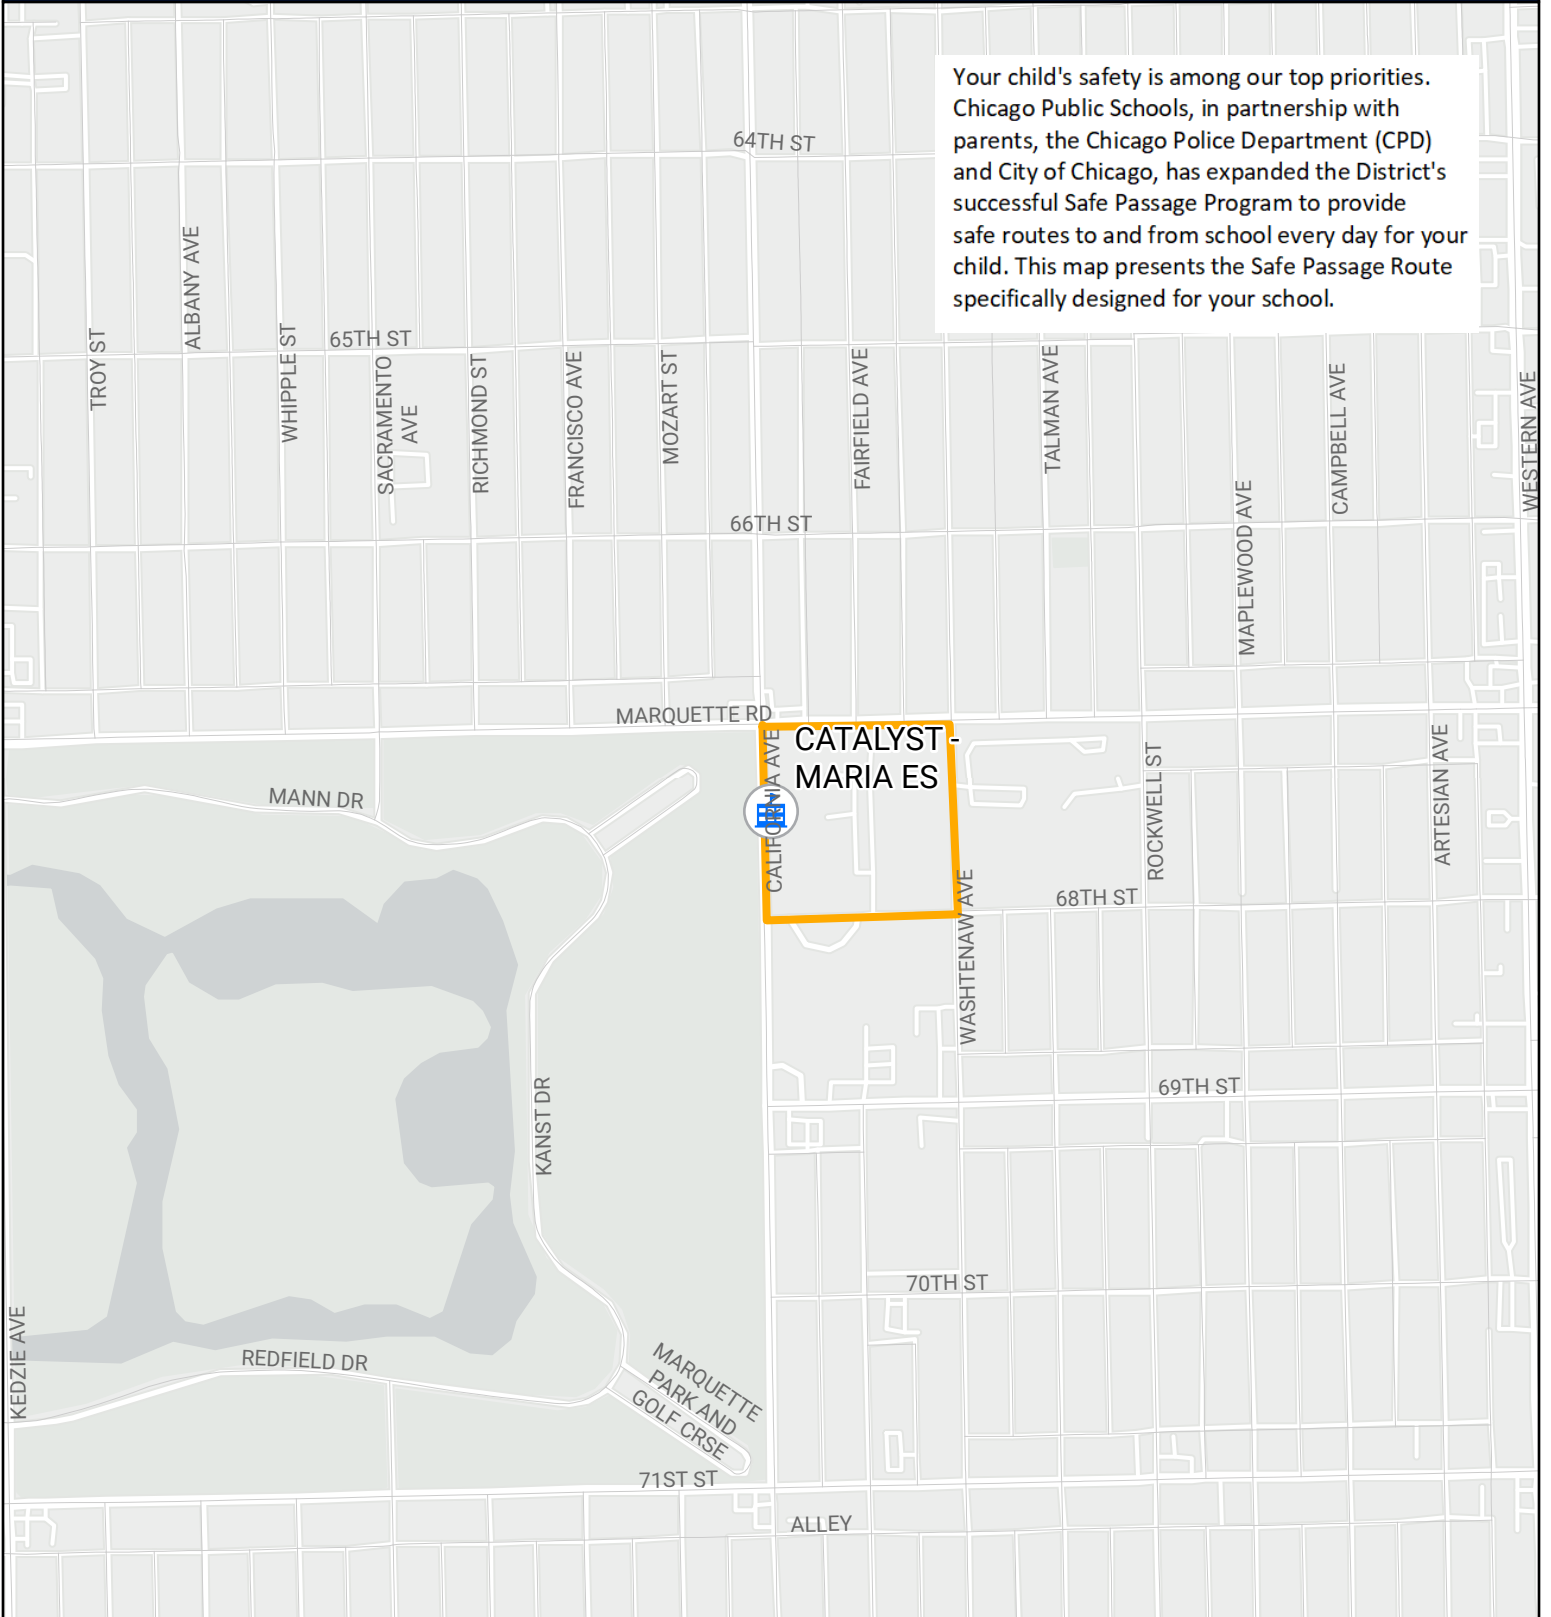

SAFE PASSAGE ROUTE: CATALYST - MARIA ES

Your child's safety is among our top priorities. Chicago Public Schools, in partnership with parents, the Chicago Police Department (CPD) and City of Chicago, has expanded the District's successful Safe Passage Program to provide safe routes to and from school every day for your child. This map presents the Safe Passage Route specifically designed for your school.

-  Safe Passage Route
-  School Location

Source: PDM, CPS May 2023