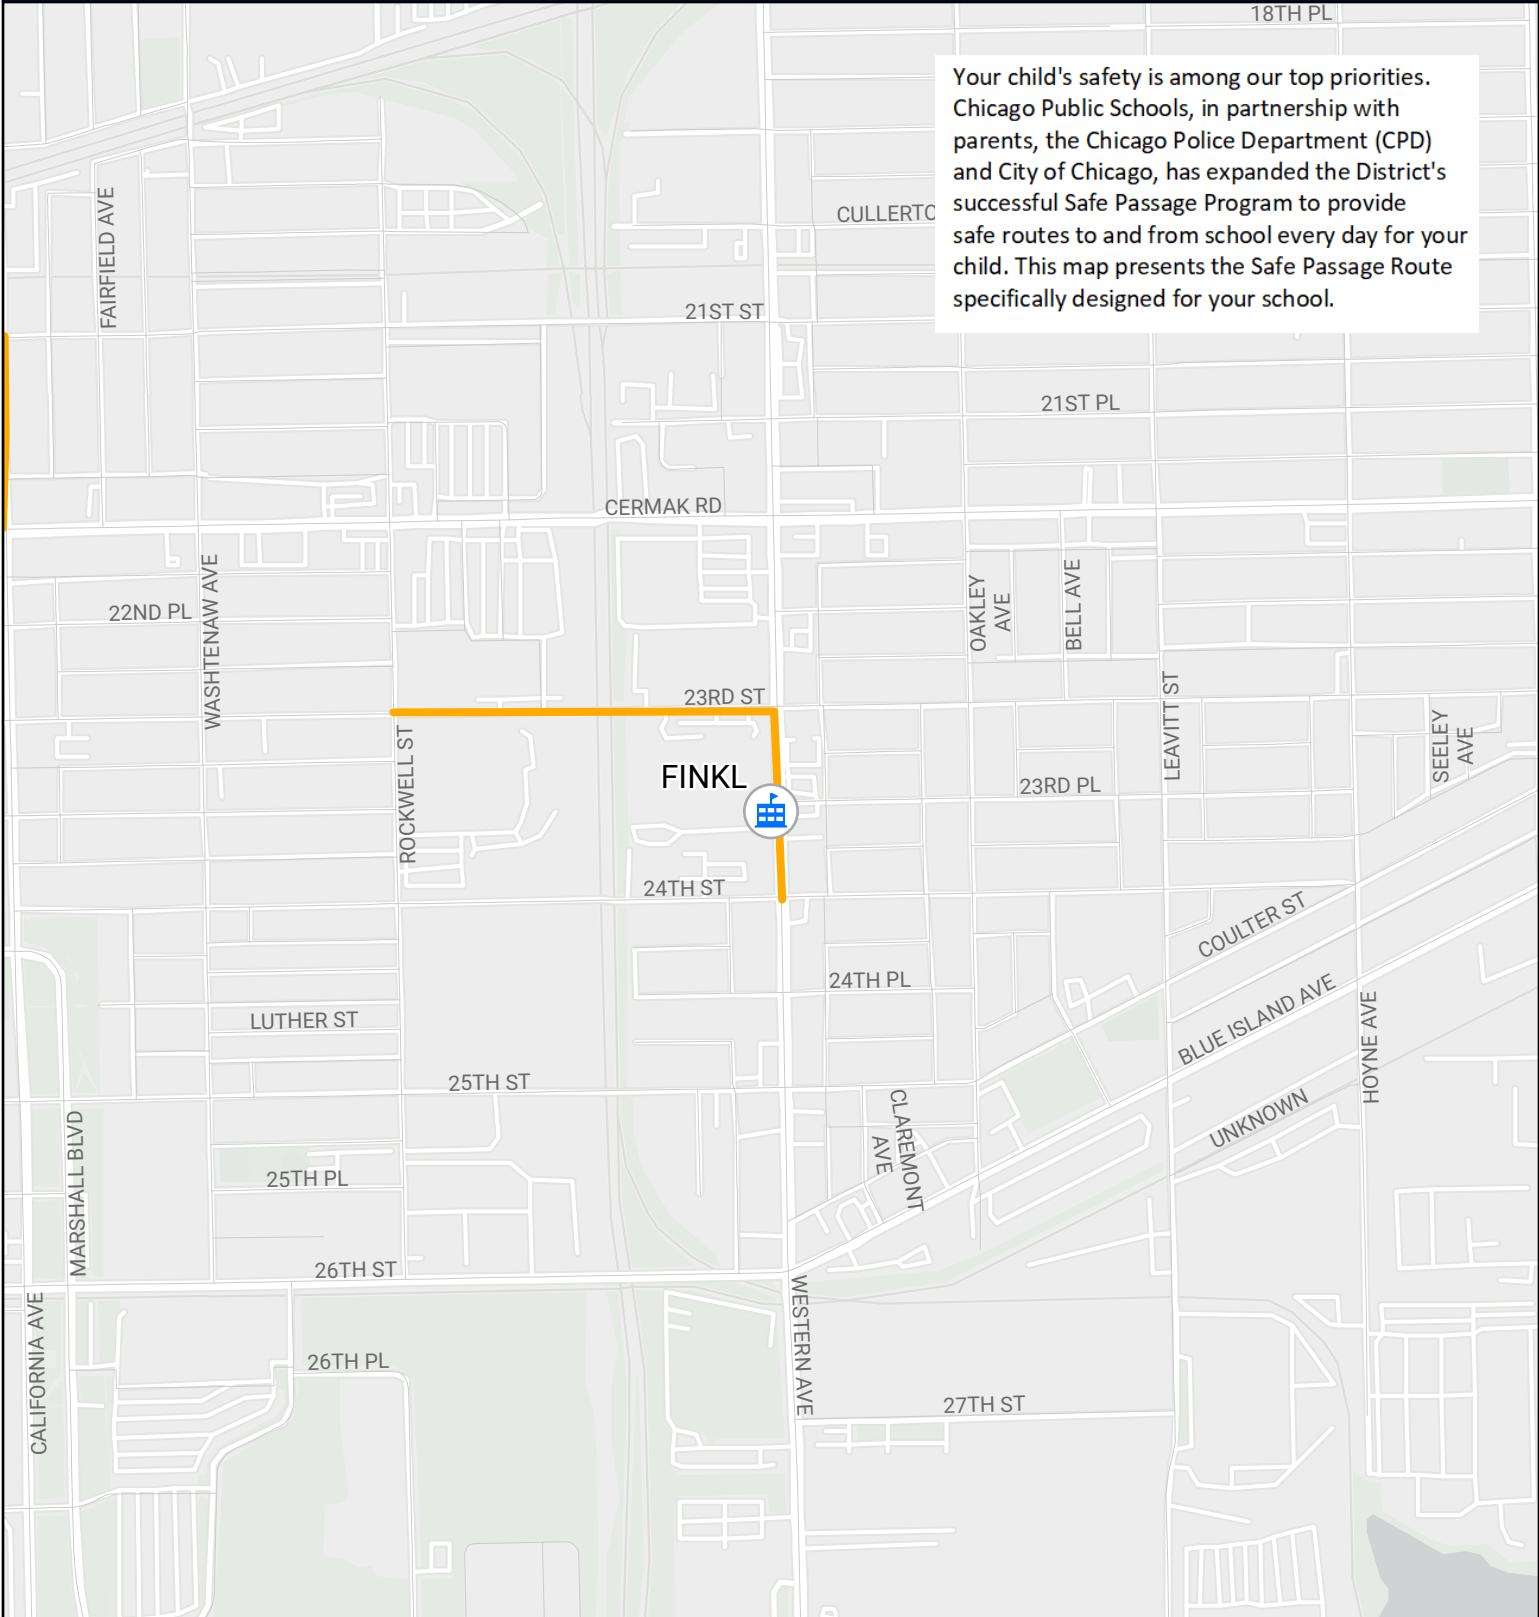

SAFE PASSAGE ROUTE: FINKL

Your child's safety is among our top priorities. Chicago Public Schools, in partnership with parents, the Chicago Police Department (CPD) and City of Chicago, has expanded the District's successful Safe Passage Program to provide safe routes to and from school every day for your child. This map presents the Safe Passage Route specifically designed for your school.

-  Safe Passage Route
-  School Location

Source: PDM, CPS May 2023