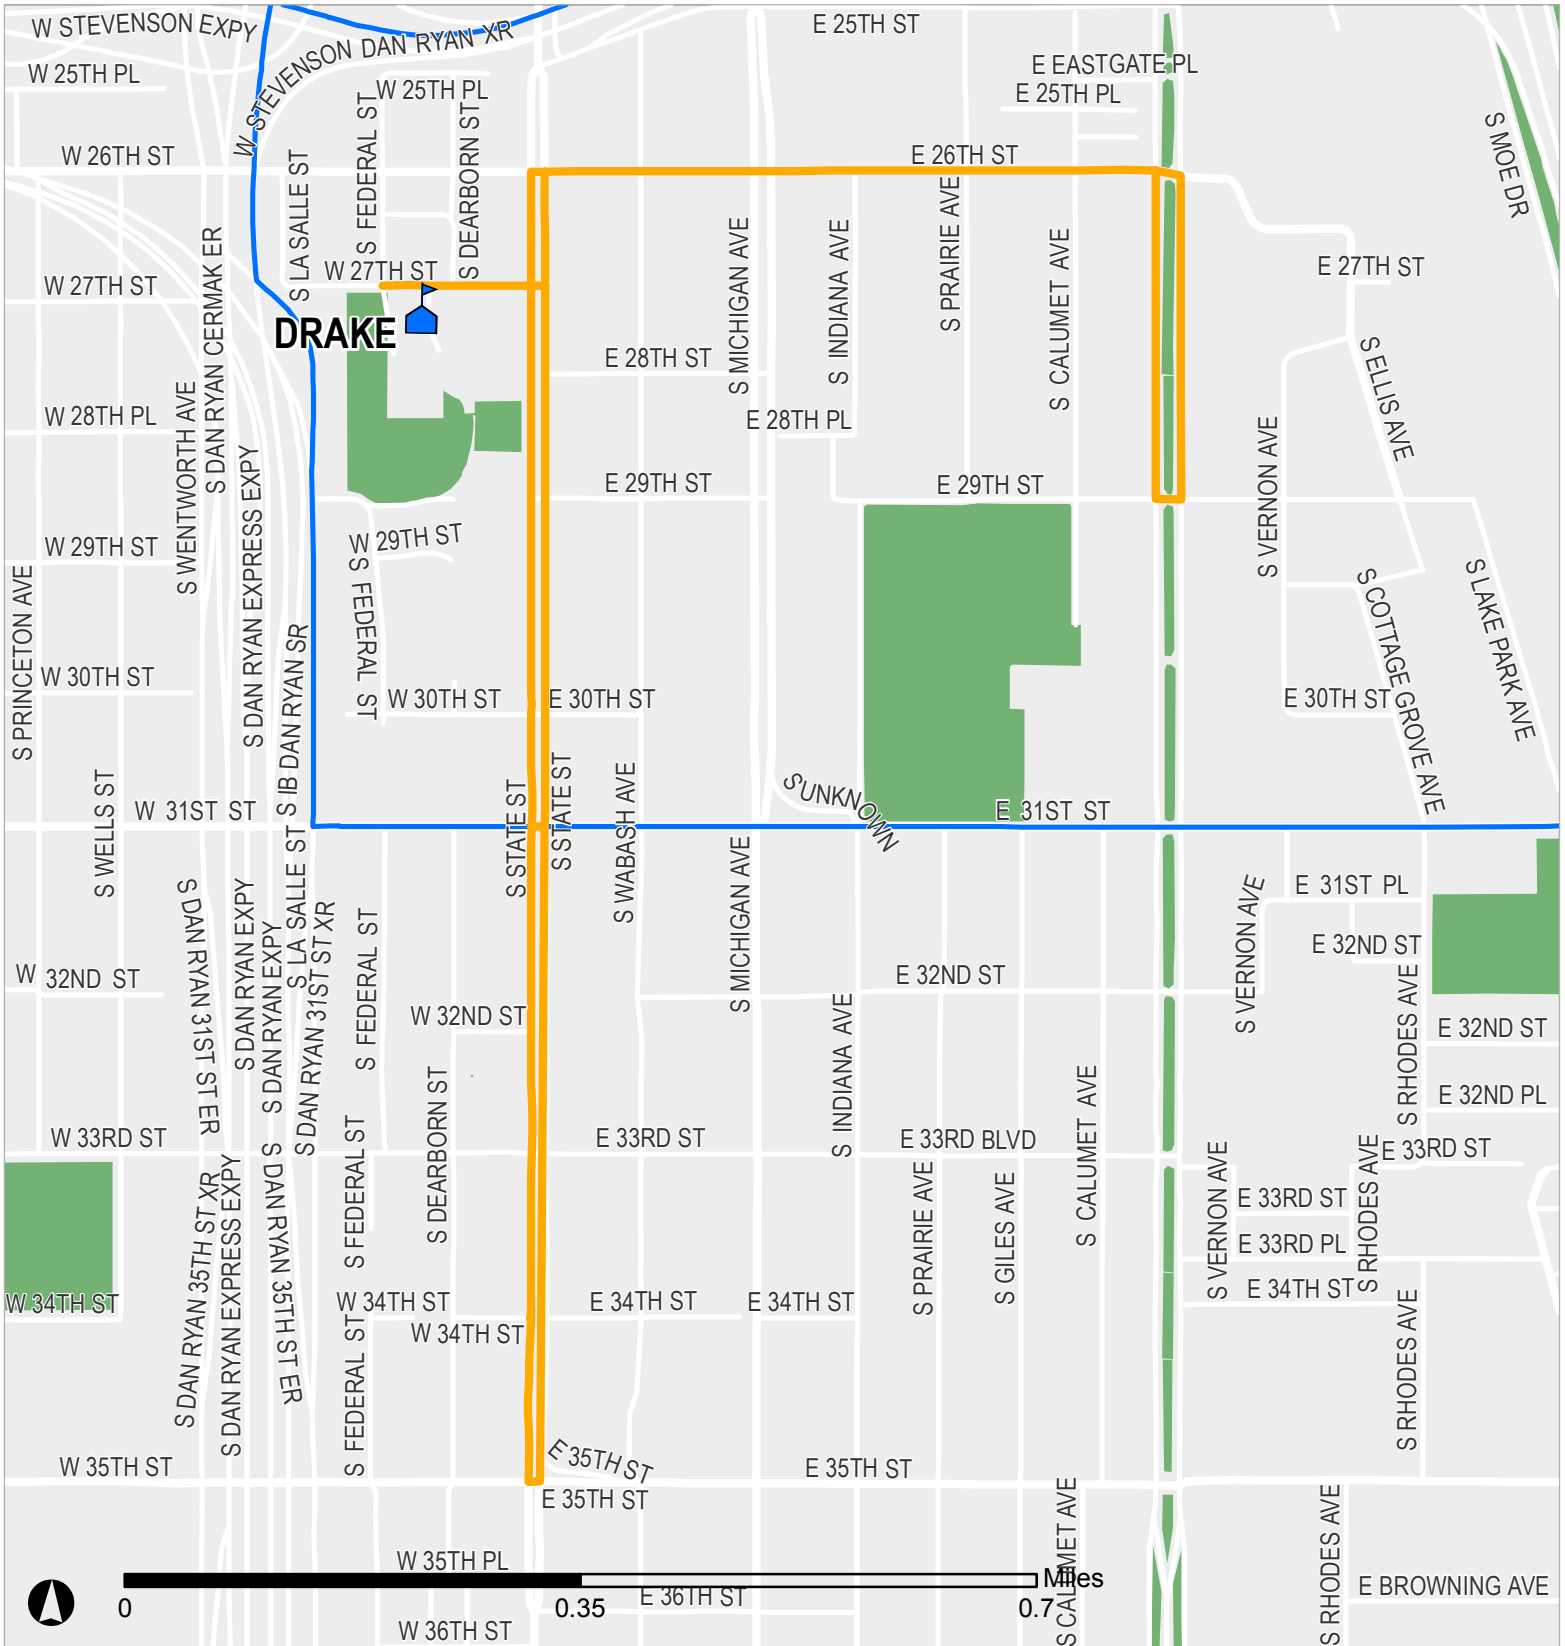

SAFE PASSAGE ROUTE: DRAKE

Your child's safety is among our top priorities. Chicago Public Schools, in partnership with parents, the Chicago Police Department (CPD), and City of Chicago, has expanded the District's successful Safe Passage Program to provide safe routes to and from school every day for your child. This map presents the Safe Passage Route specifically designed for your school.

- Safe Passage Route
- School Location
- Attendance Boundary
- Park

Updated 26 January 2021