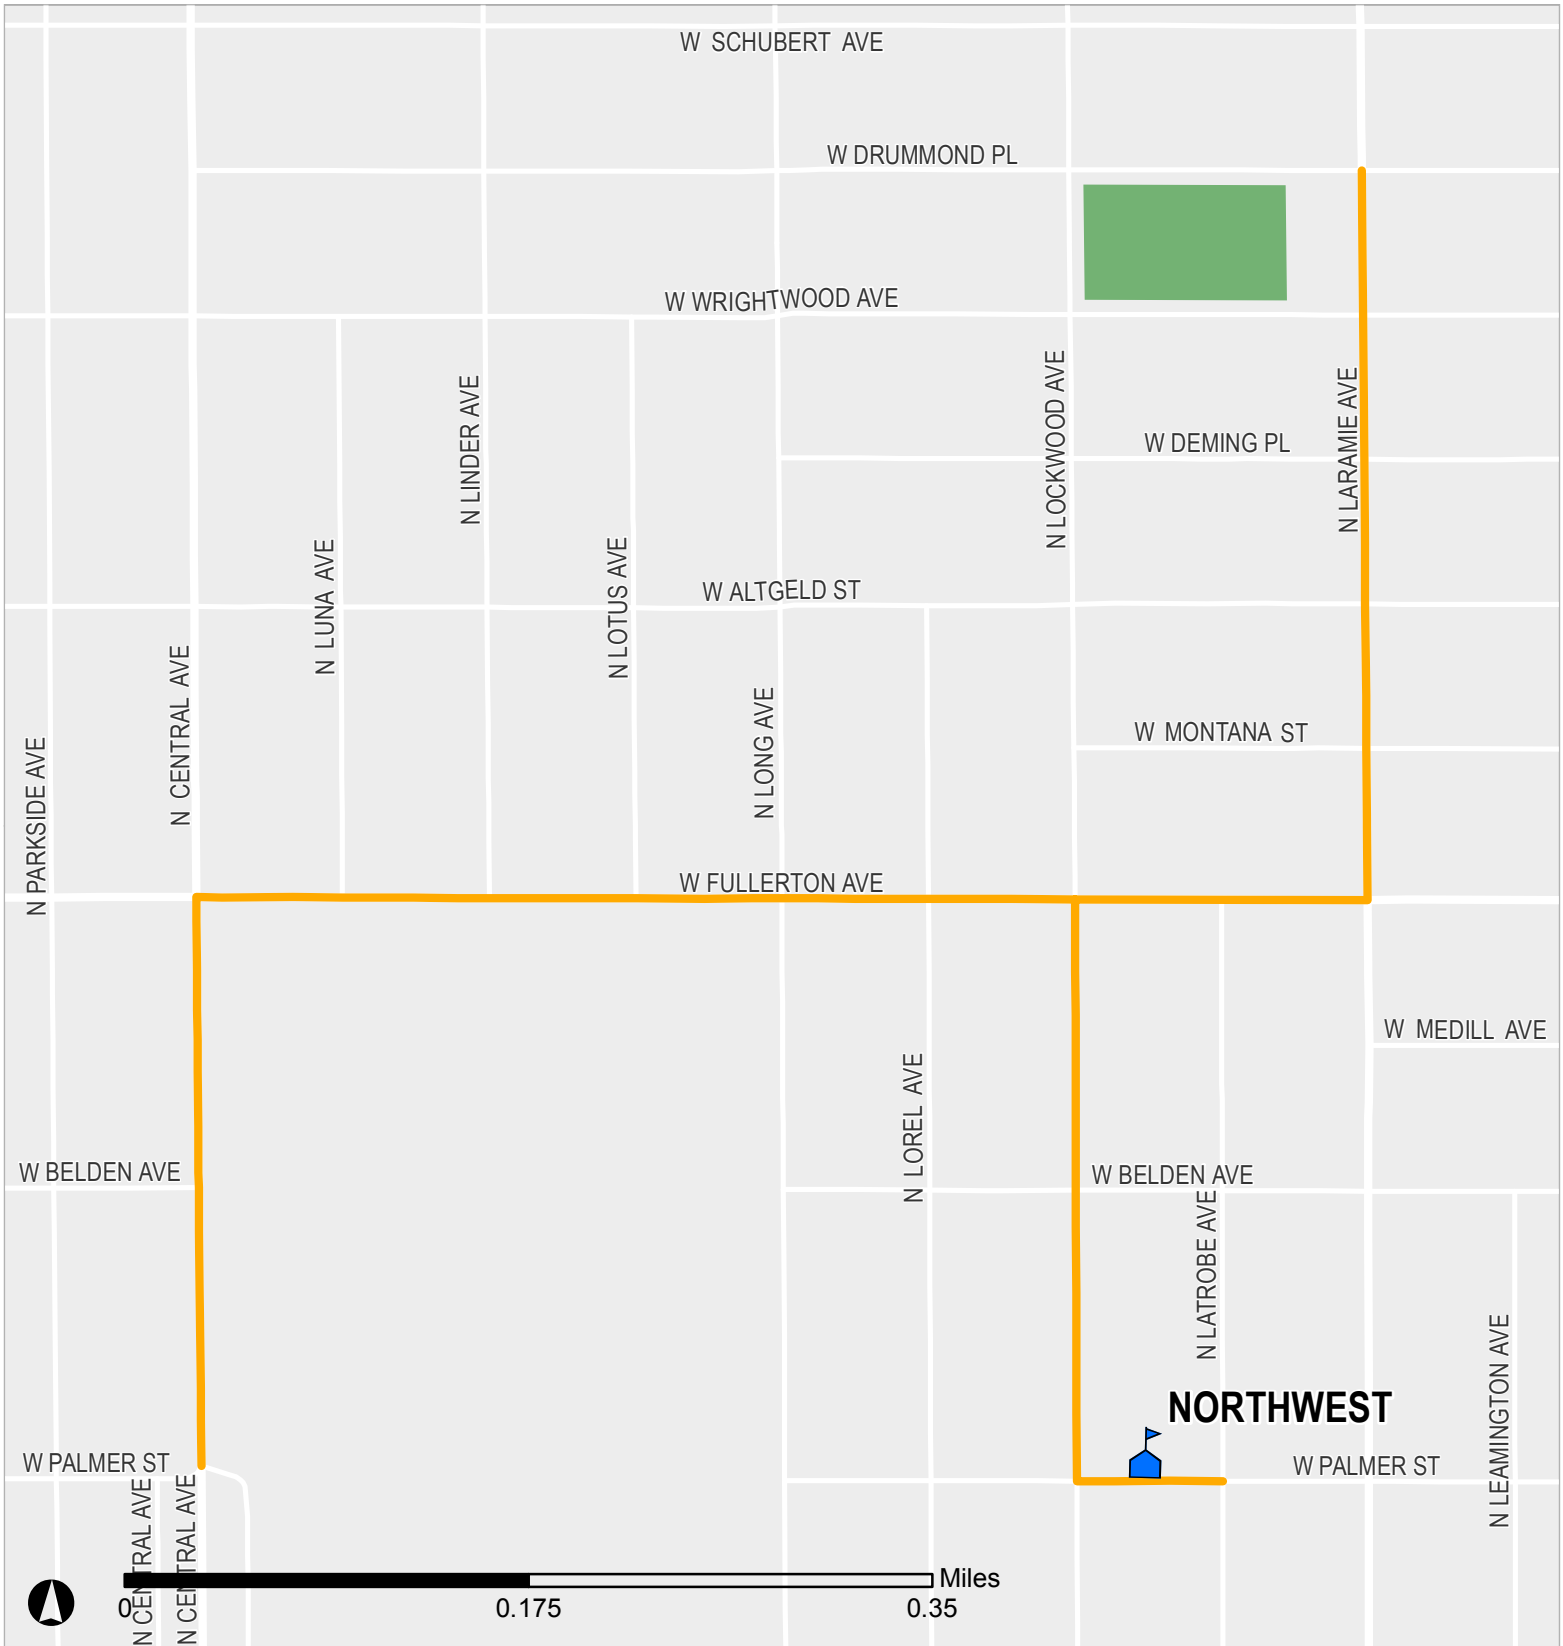

SAFE PASSAGE ROUTE: NORTHWEST

Your child's safety is among our top priorities. Chicago Public Schools, in partnership with parents, the Chicago Police Department (CPD), and City of Chicago, has expanded the District's successful Safe Passage Program to provide safe routes to and from school every day for your child. This map presents the Safe Passage Route specifically designed for your school.

 Safe Passage Route
 School Location

 Attendance Boundary
 Park

Updated 26 January 2021