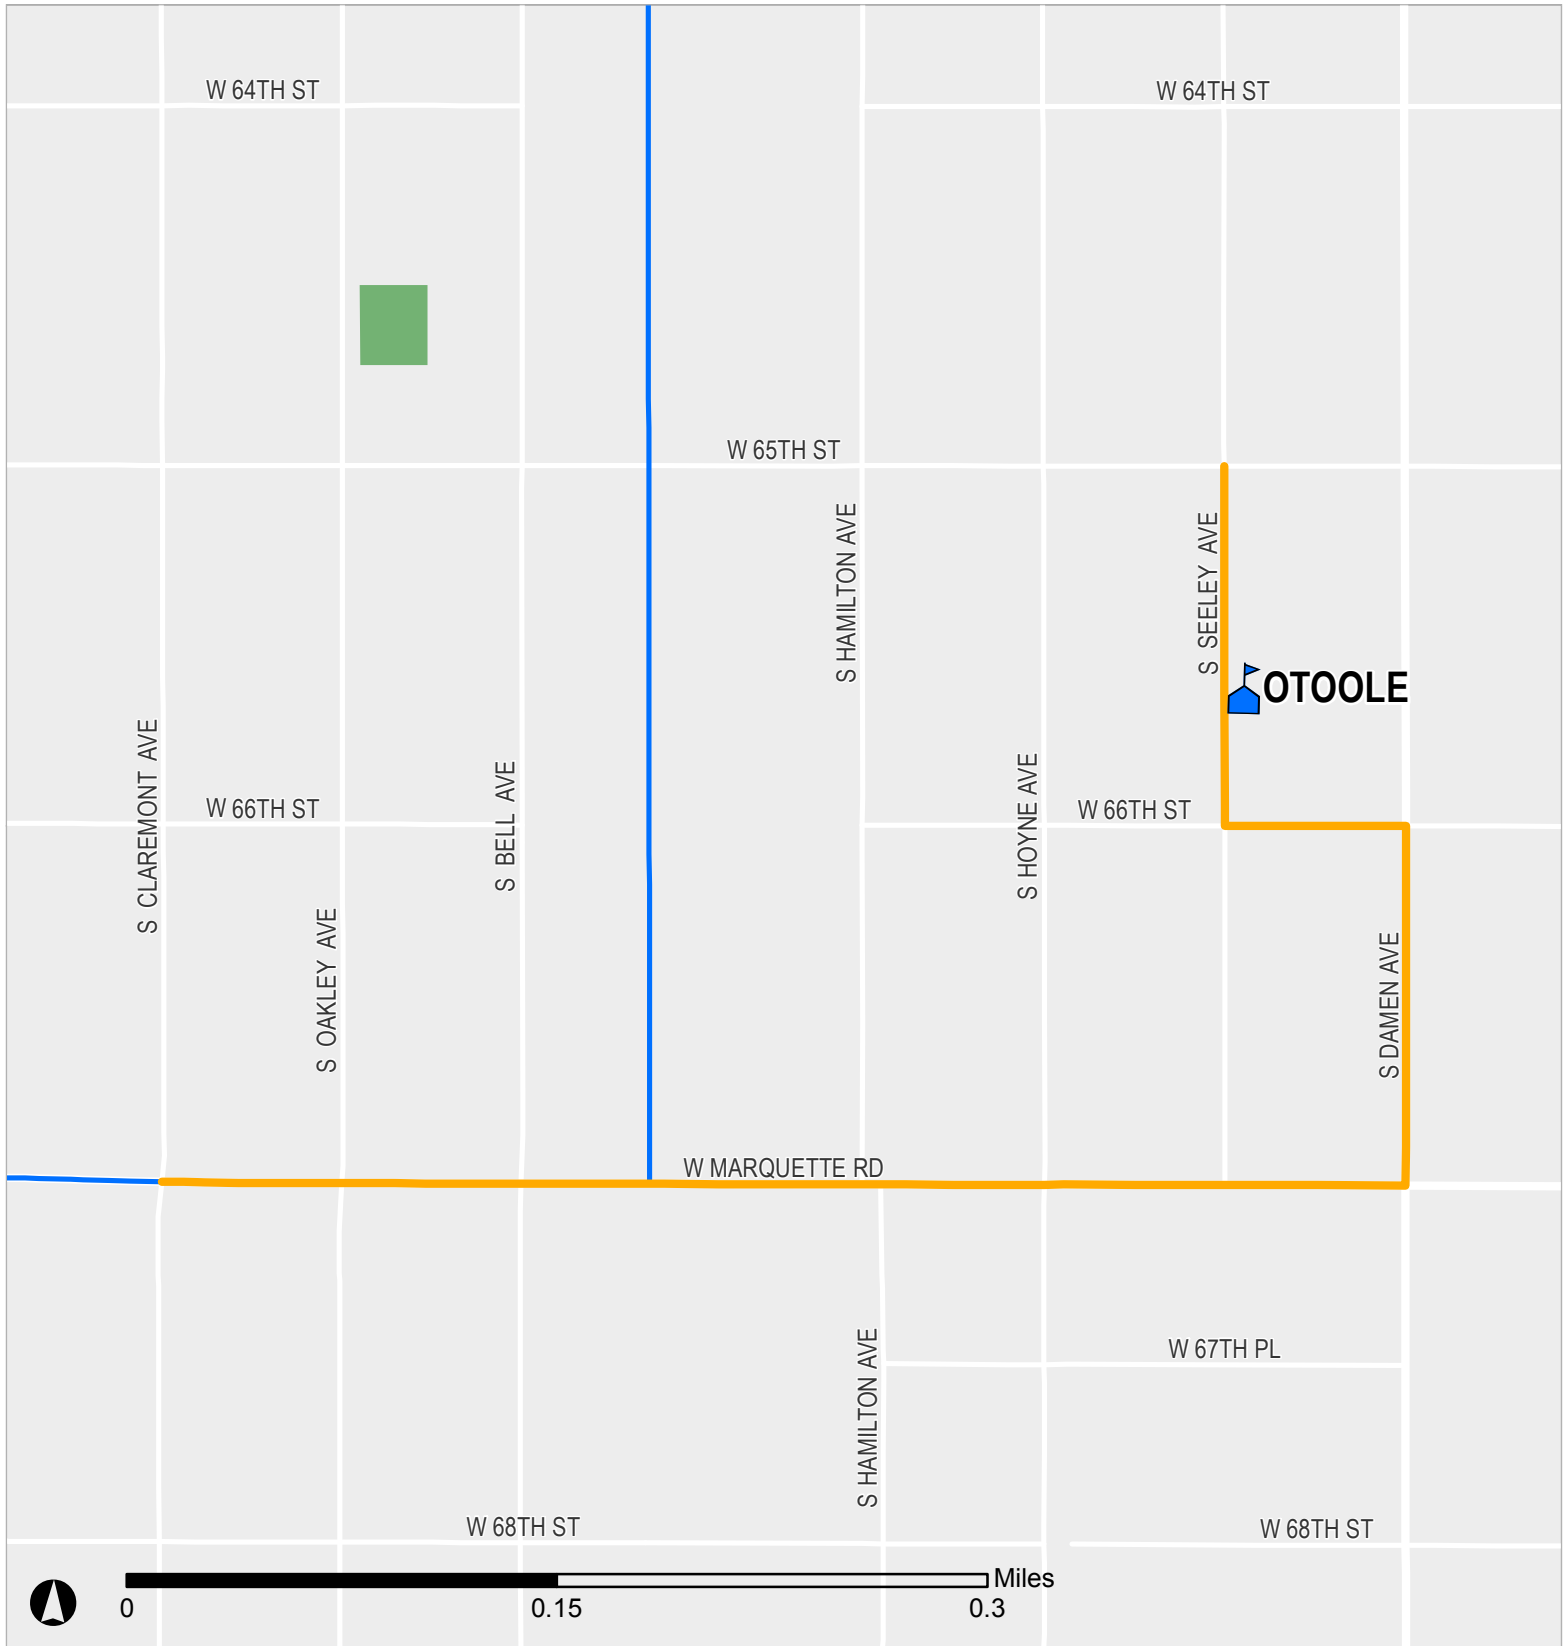

# SAFE PASSAGE ROUTE: OTOOLE

Your child's safety is among our top priorities. Chicago Public Schools, in partnership with parents, the Chicago Police Department (CPD), and City of Chicago, has expanded the District's successful Safe Passage Program to provide safe routes to and from school every day for your child. This map presents the Safe Passage Route specifically designed for your school.

 Safe Passage Route  
 School Location

 Attendance Boundary  
 Park

Updated 26 January 2021