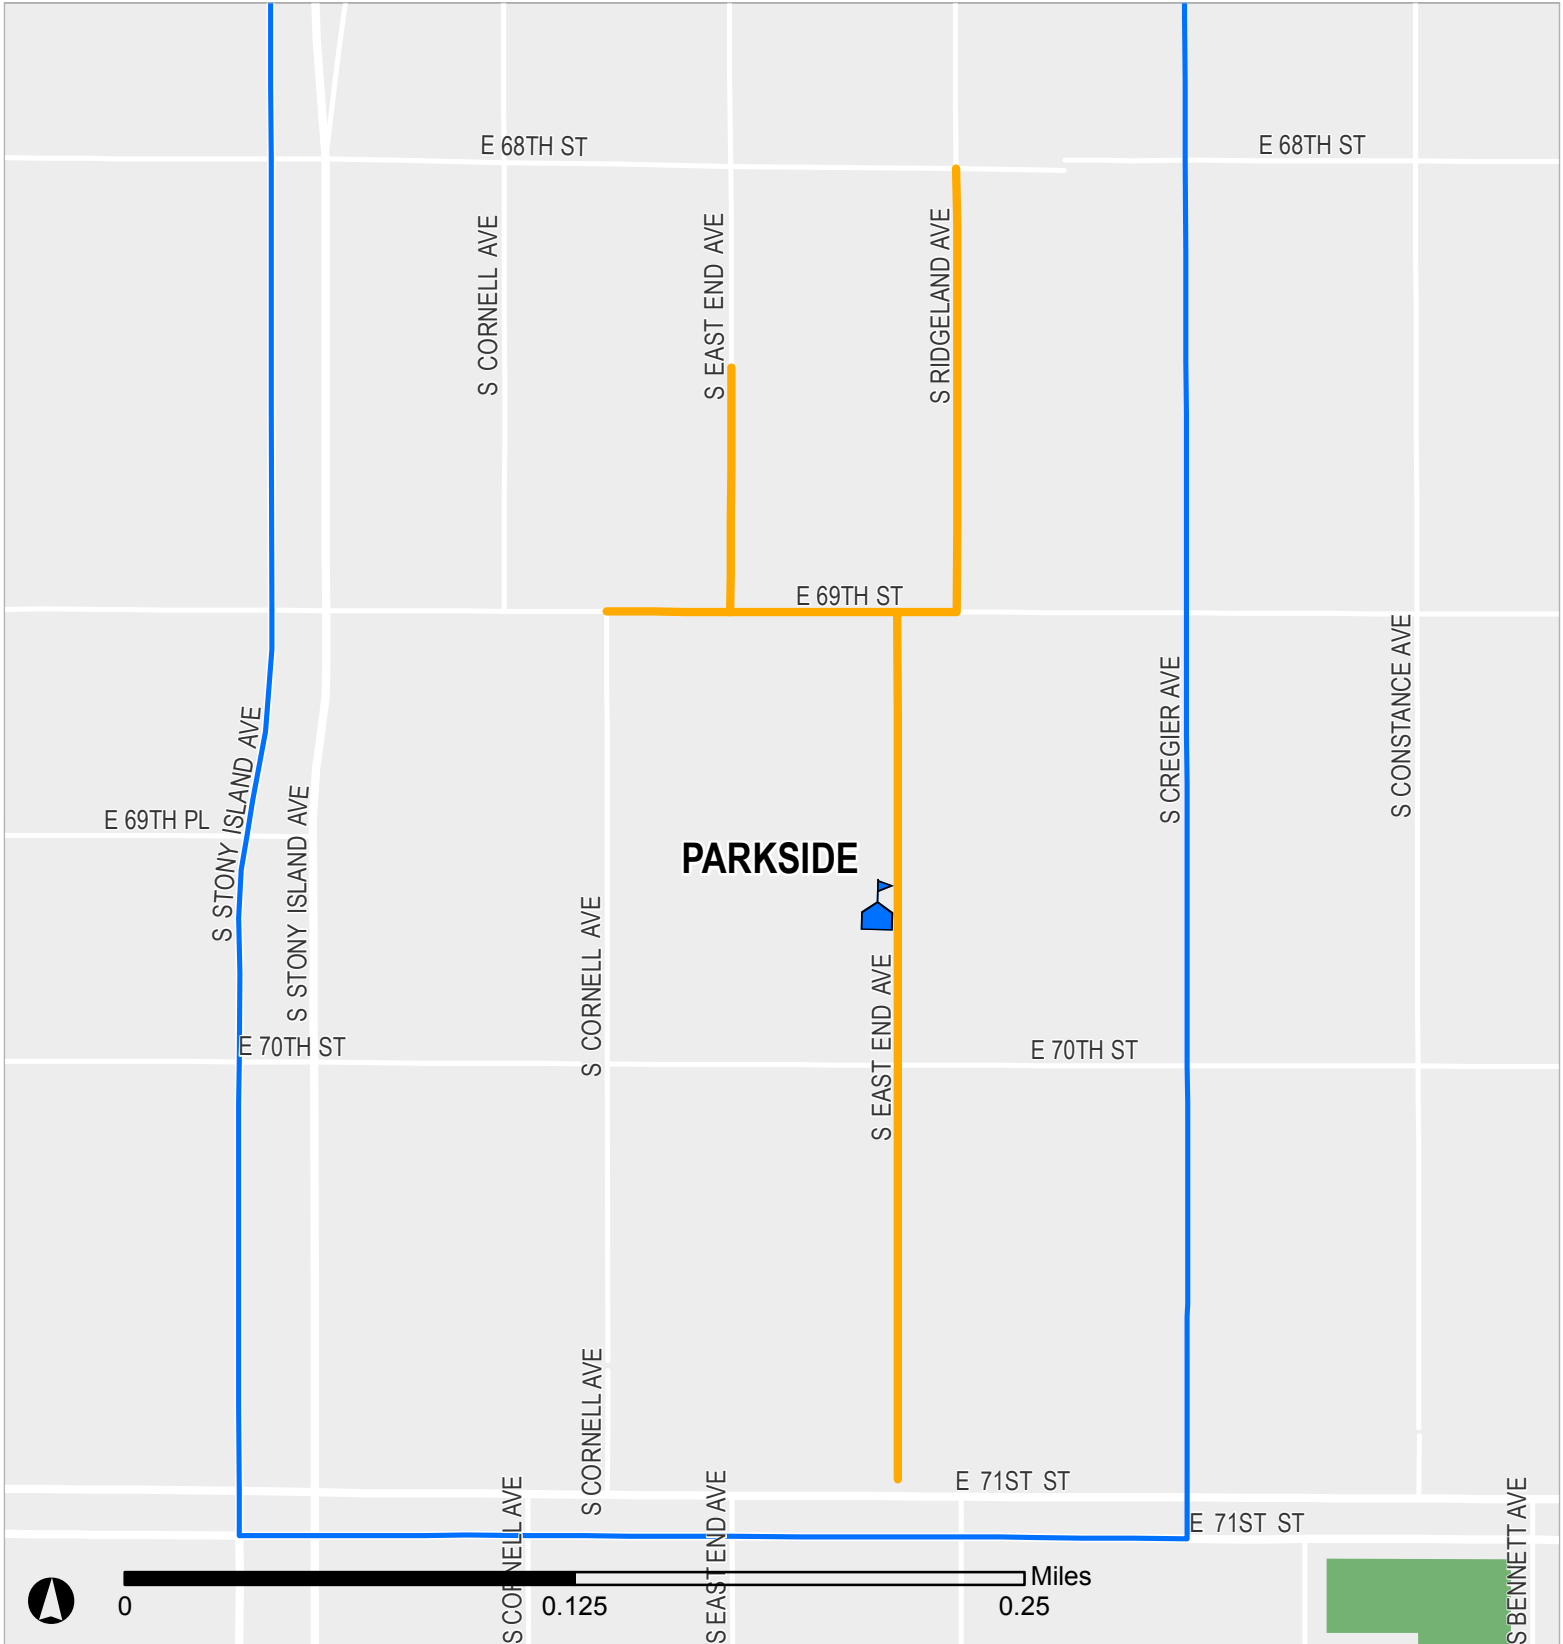

# SAFE PASSAGE ROUTE: PARKSIDE

Your child's safety is among our top priorities. Chicago Public Schools, in partnership with parents, the Chicago Police Department (CPD), and City of Chicago, has expanded the District's successful Safe Passage Program to provide safe routes to and from school every day for your child. This map presents the Safe Passage Route specifically designed for your school.

 Safe Passage Route  
 School Location

 Attendance Boundary  
 Park

Updated 26 January 2021