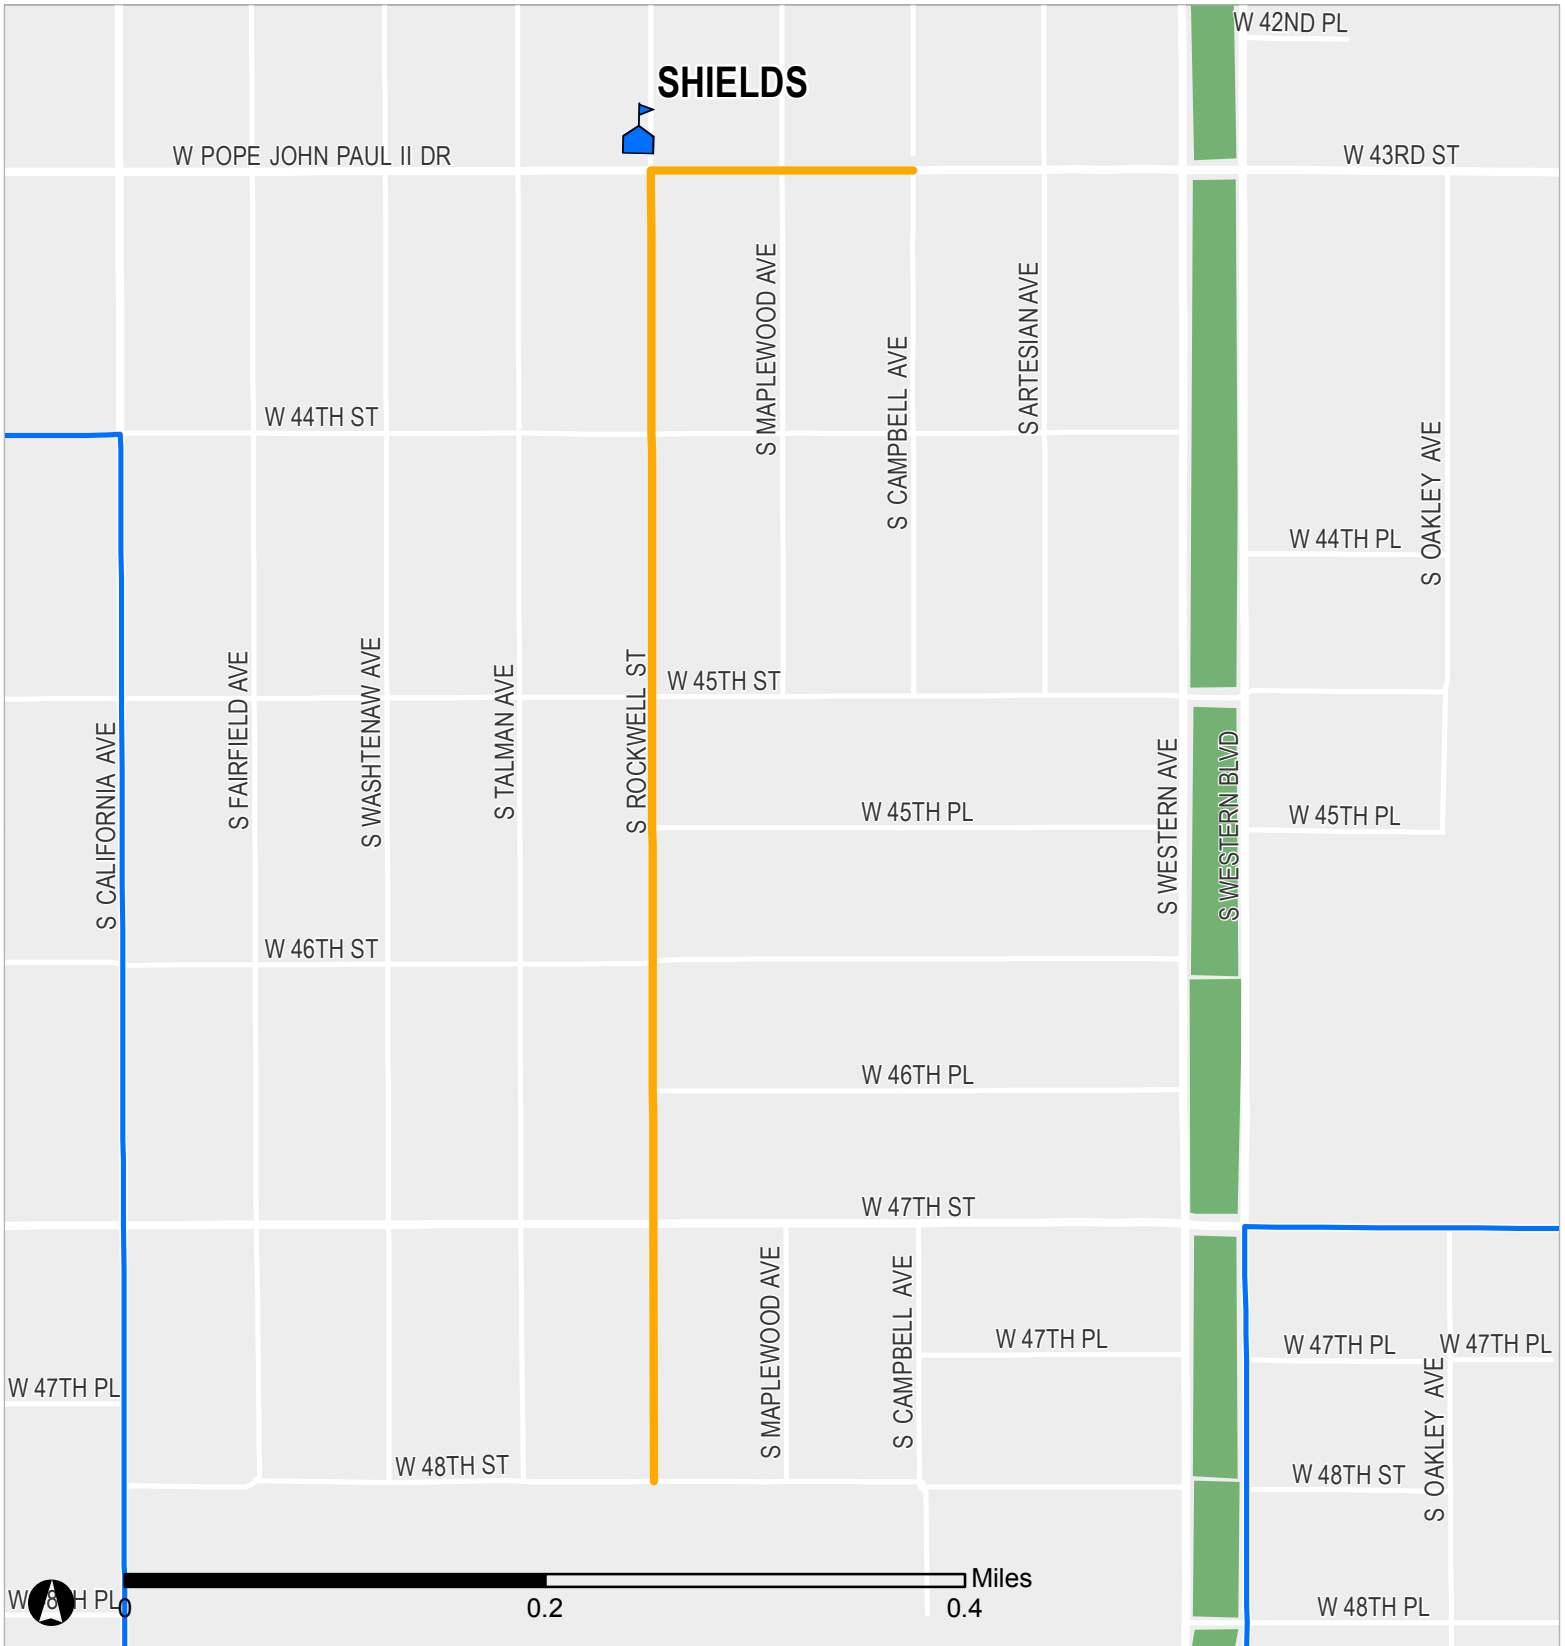

# SAFE PASSAGE ROUTE: SHIELDS

Your child's safety is among our top priorities. Chicago Public Schools, in partnership with parents, the Chicago Police Department (CPD), and City of Chicago, has expanded the District's successful Safe Passage Program to provide safe routes to and from school every day for your child. This map presents the Safe Passage Route specifically designed for your school.

 Safe Passage Route  
 School Location

 Attendance Boundary  
 Park

Updated 26 January 2021