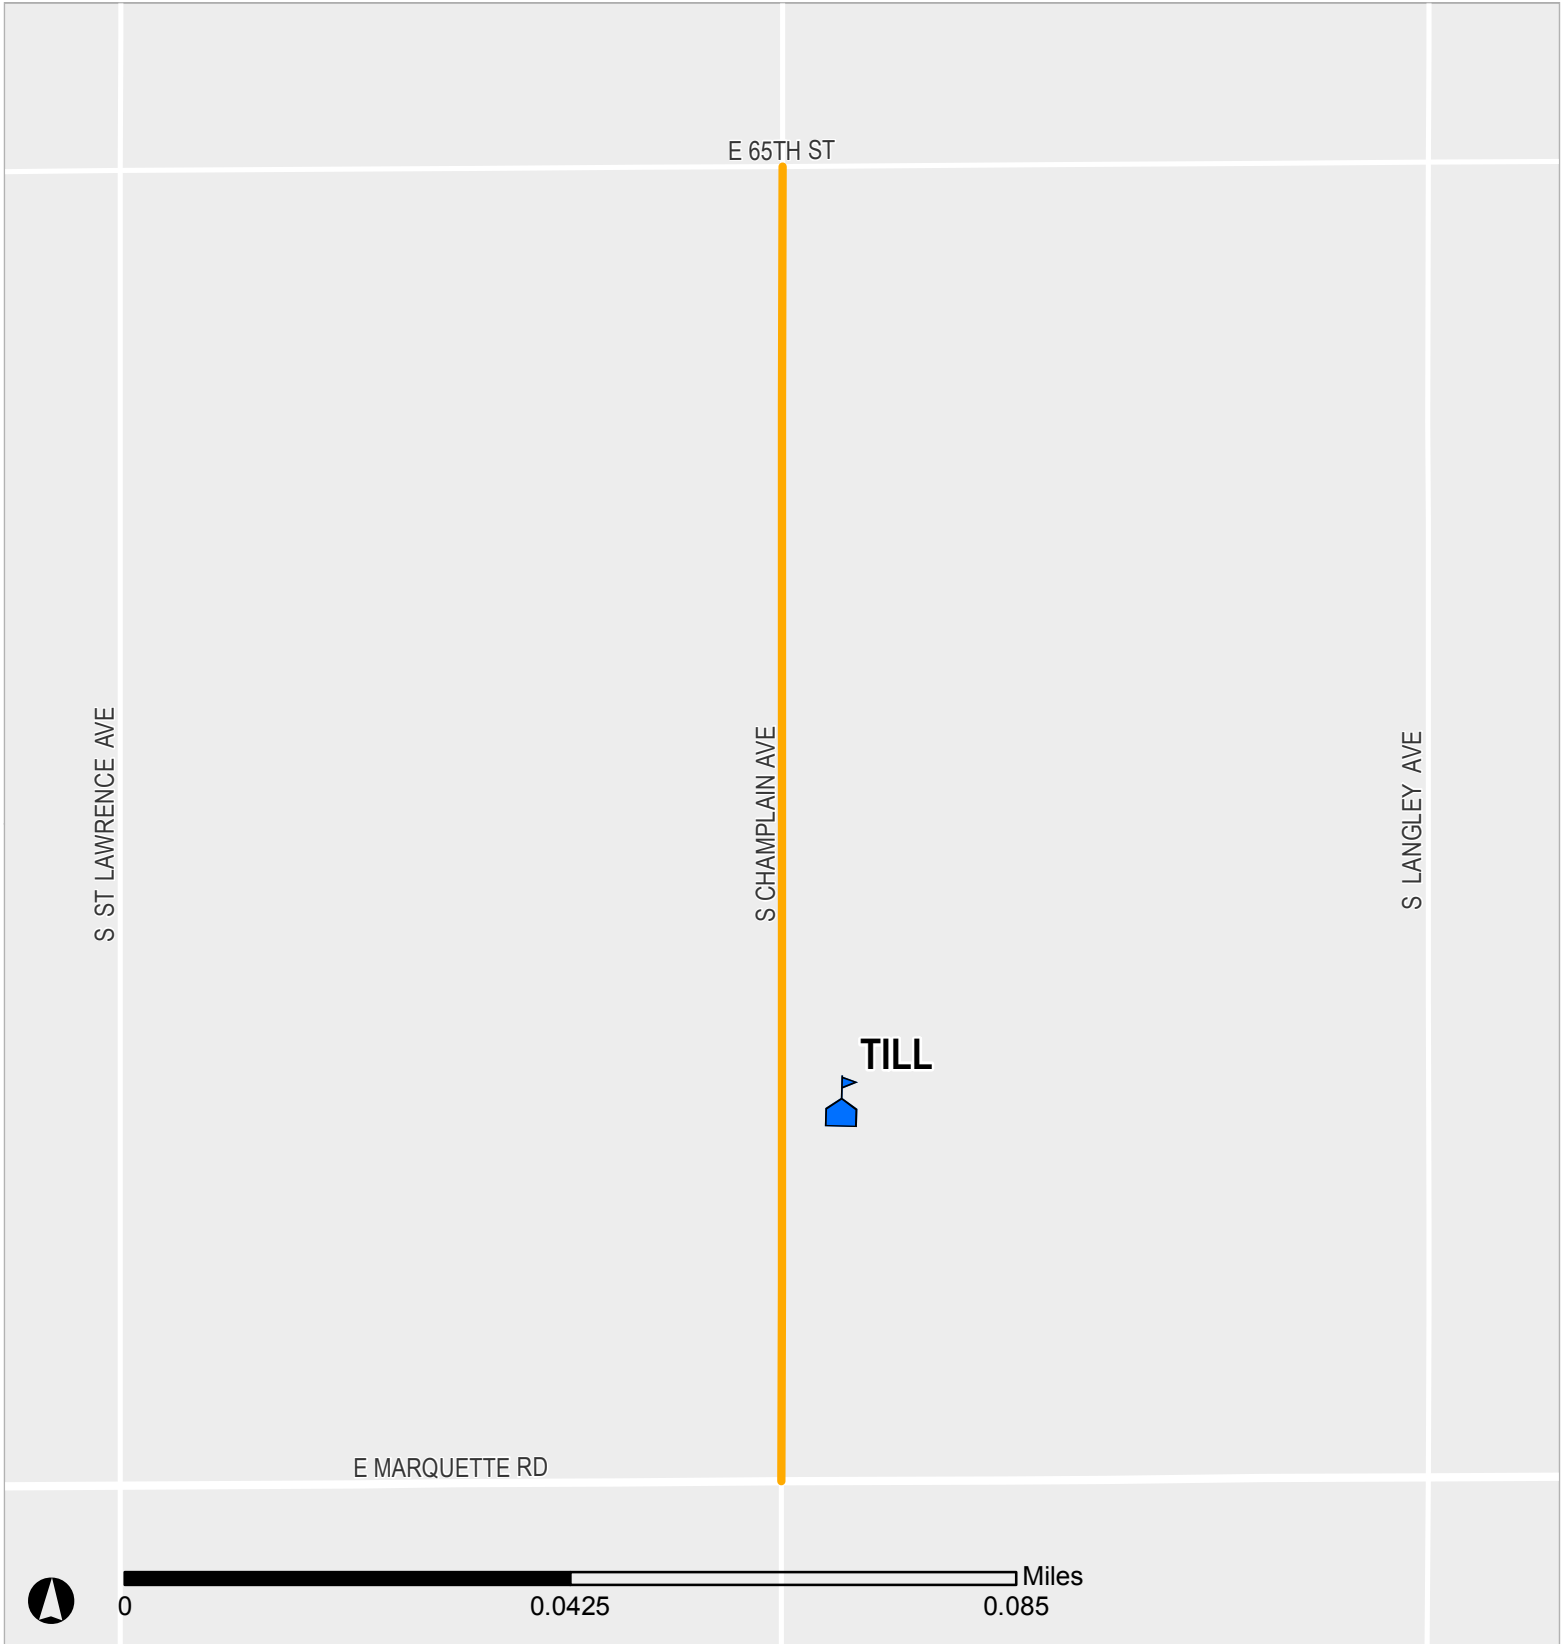

SAFE PASSAGE ROUTE: TILL

Your child's safety is among our top priorities. Chicago Public Schools, in partnership with parents, the Chicago Police Department (CPD), and City of Chicago, has expanded the District's successful Safe Passage Program to provide safe routes to and from school every day for your child. This map presents the Safe Passage Route specifically designed for your school.

 Safe Passage Route
 School Location

 Attendance Boundary
 Park

Updated 26 January 2021